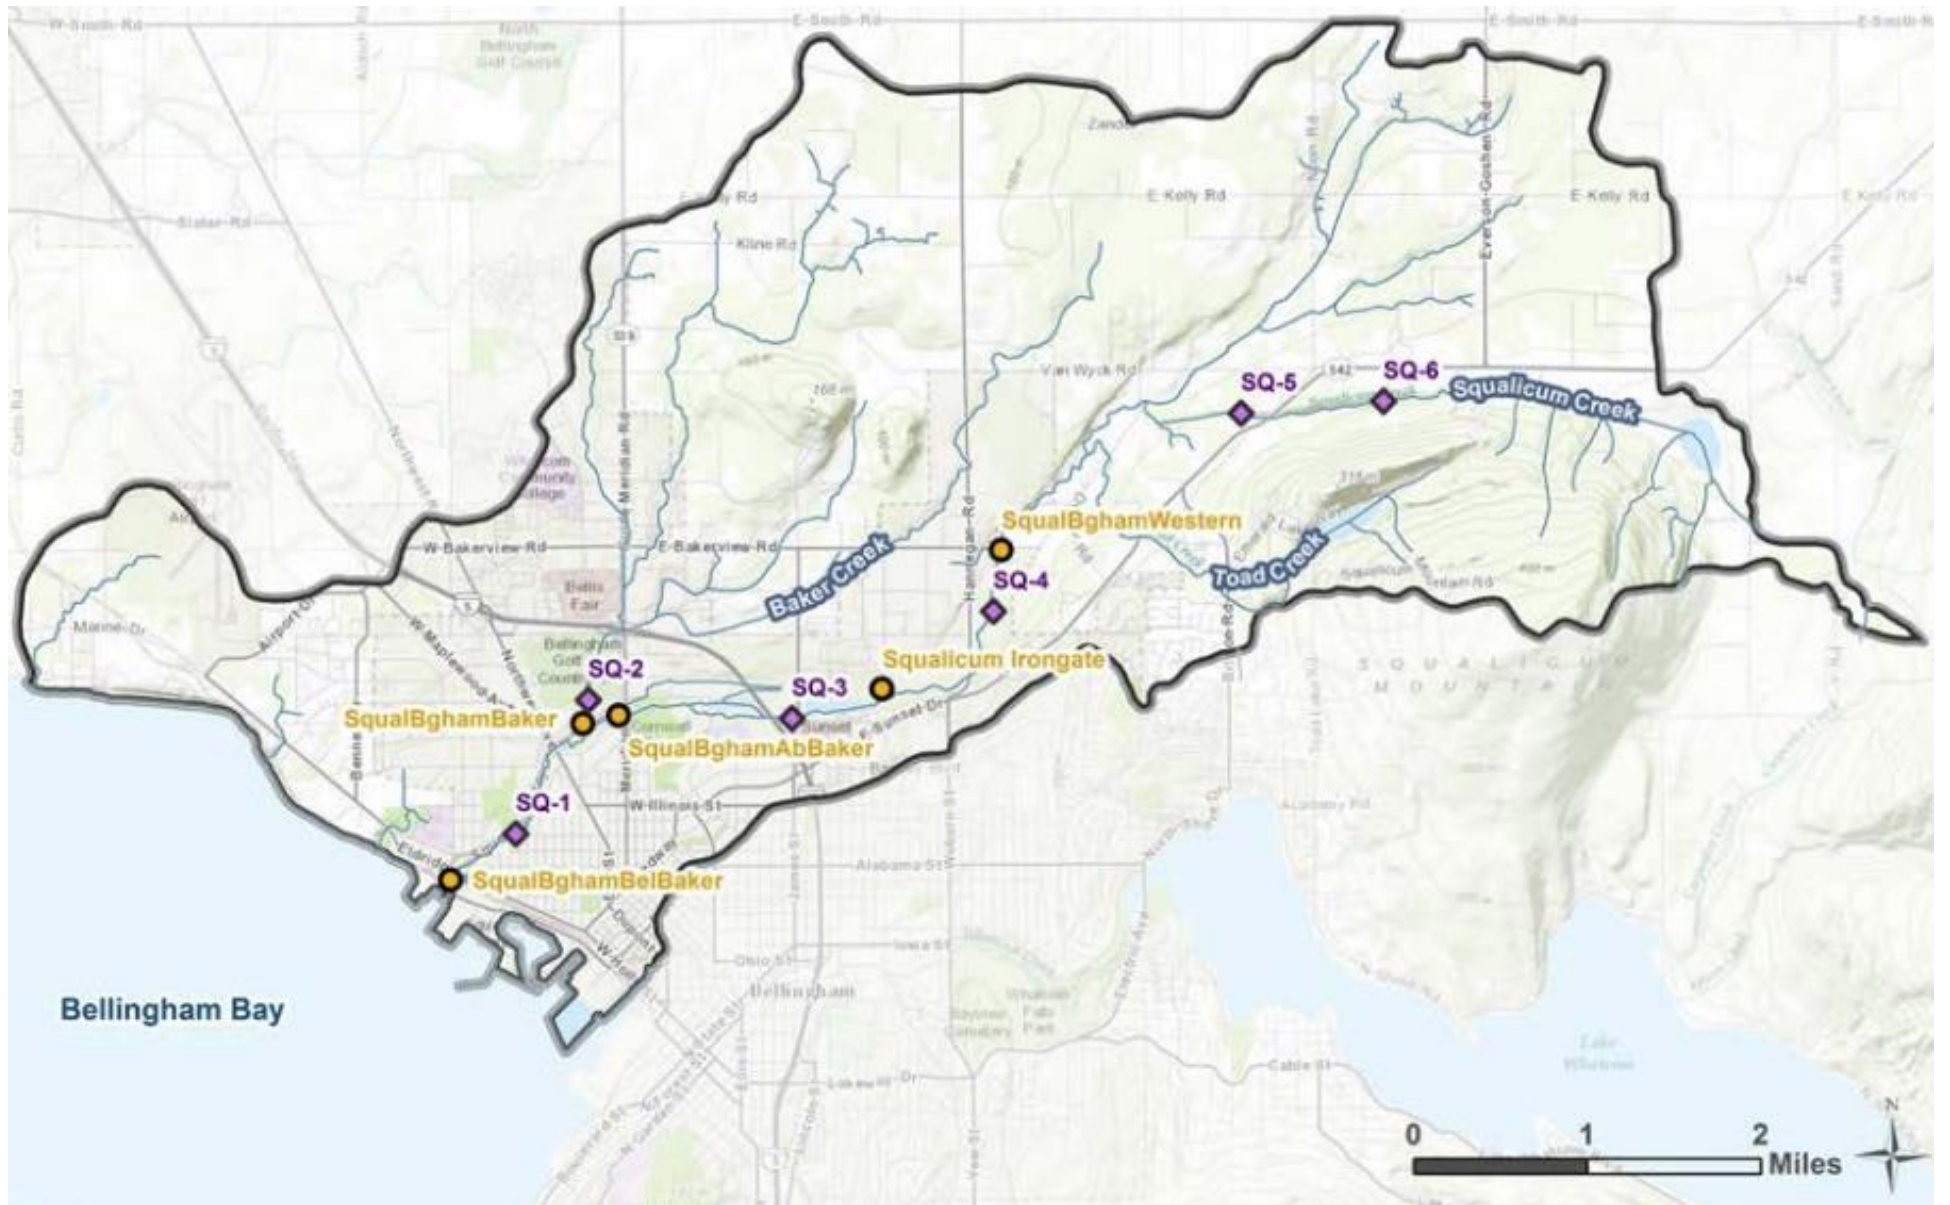

City of
Bellingham
WASHINGTON

Squalicum Creek Watershed

Legend

- Squalicum Creek Watershed Boundary
- Streams
- Streets
- City Limits

0 1,700 3,400 5,100 6,800
Feet

Author: Erin Haggith

Squalicum Creek