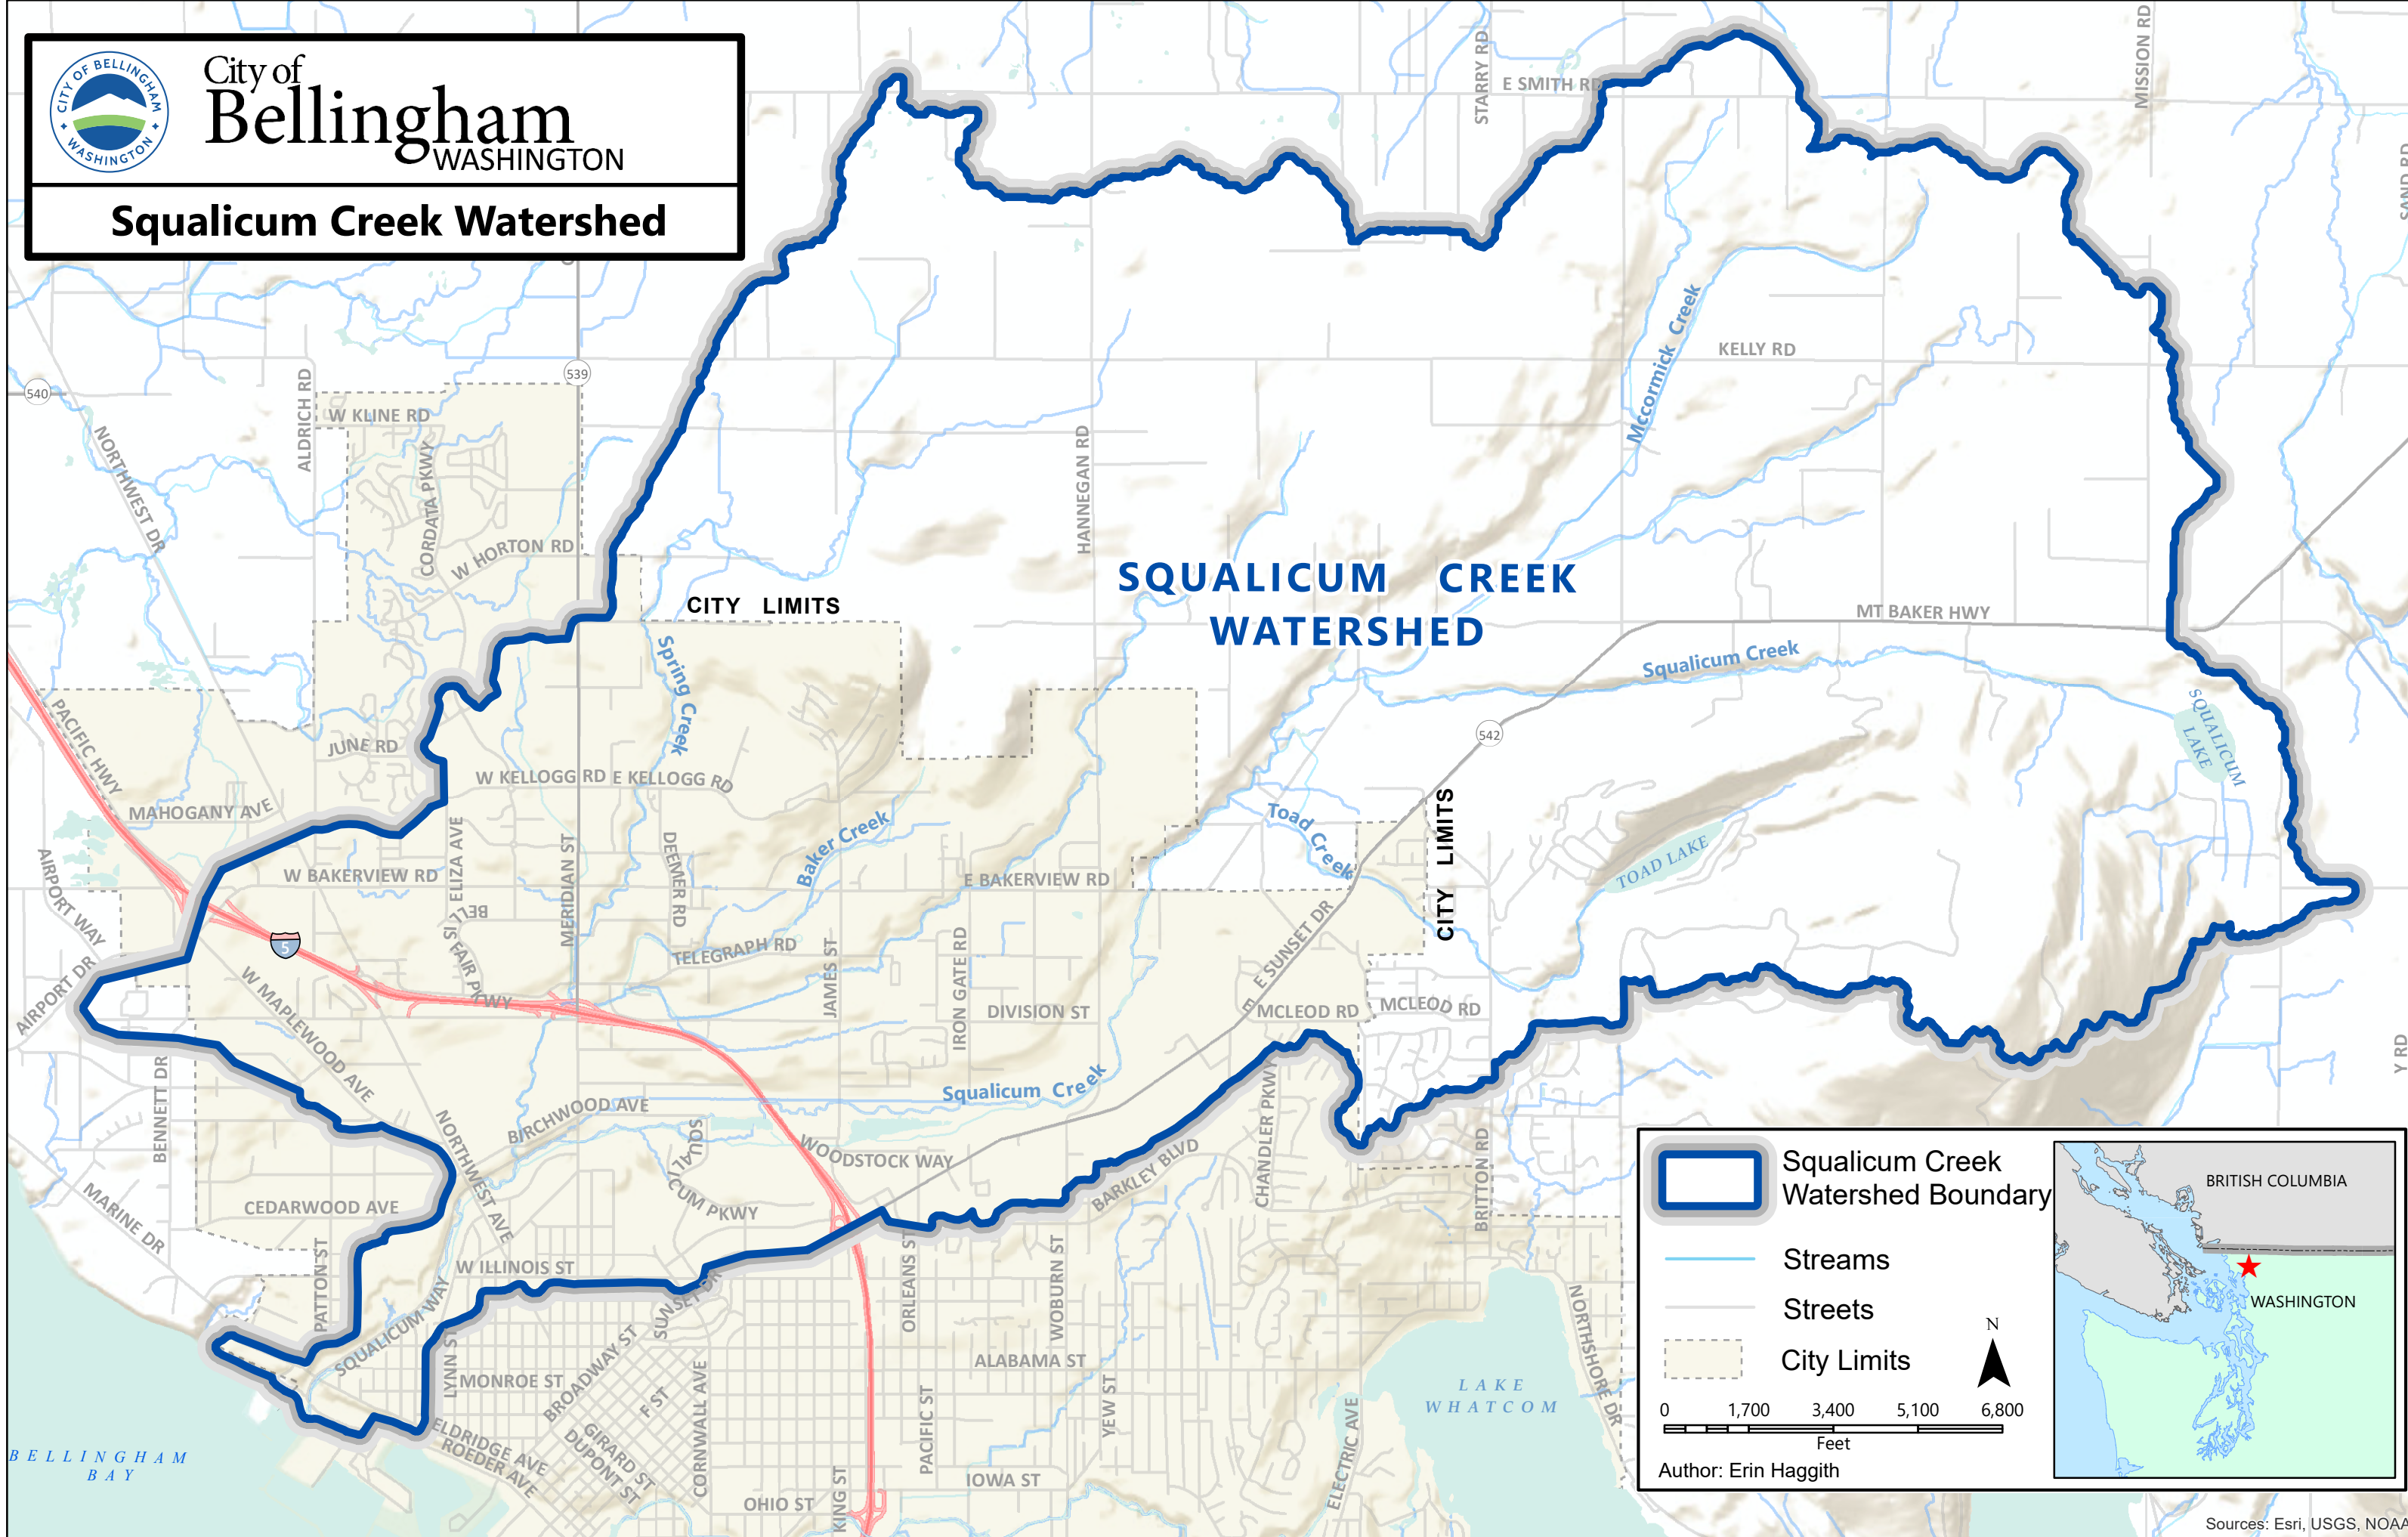

City of
Bellingham
WASHINGTON

Squalicum Creek Watershed

Legend

- Squalicum Creek Watershed Boundary
- Streams
- Streets
- City Limits

0 1,700 3,400 5,100 6,800
Feet

Author: Erin Haggith

Squalicum Creek